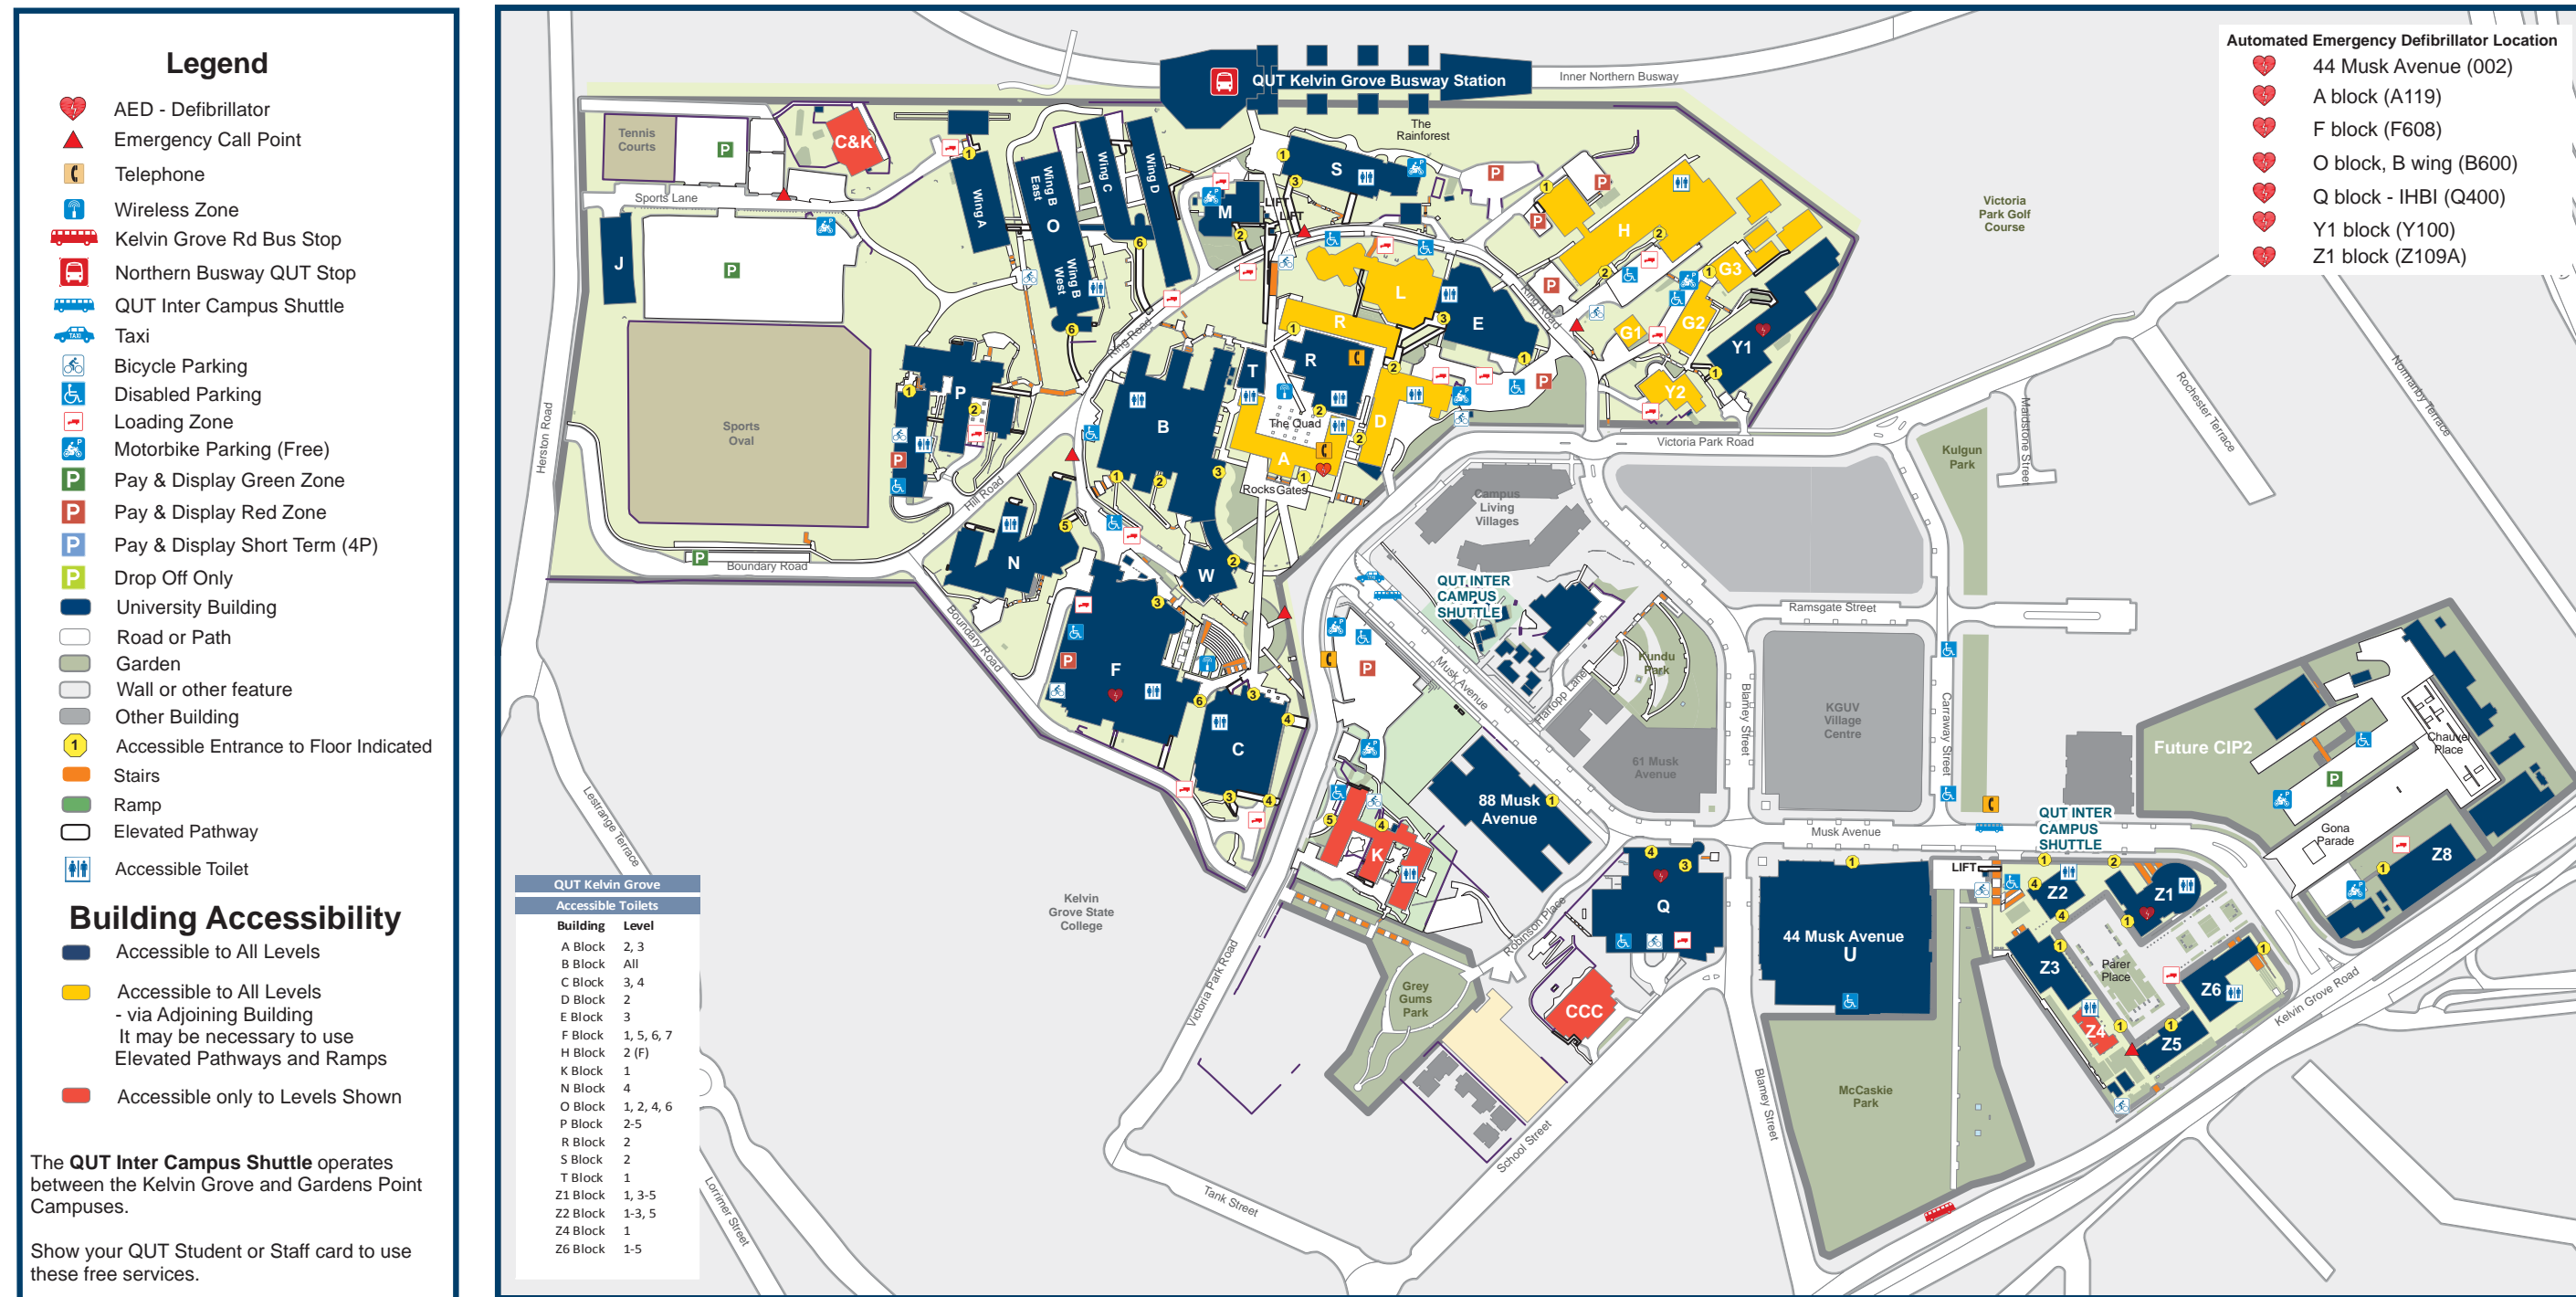

## Accessibility Map

The QUT Inter Campus Shuttle operates between the Kelvin Grove and Gardens Point Campuses.

Show your QUT Student or Staff card to use these free services.

Timetables are available from the QUT website.