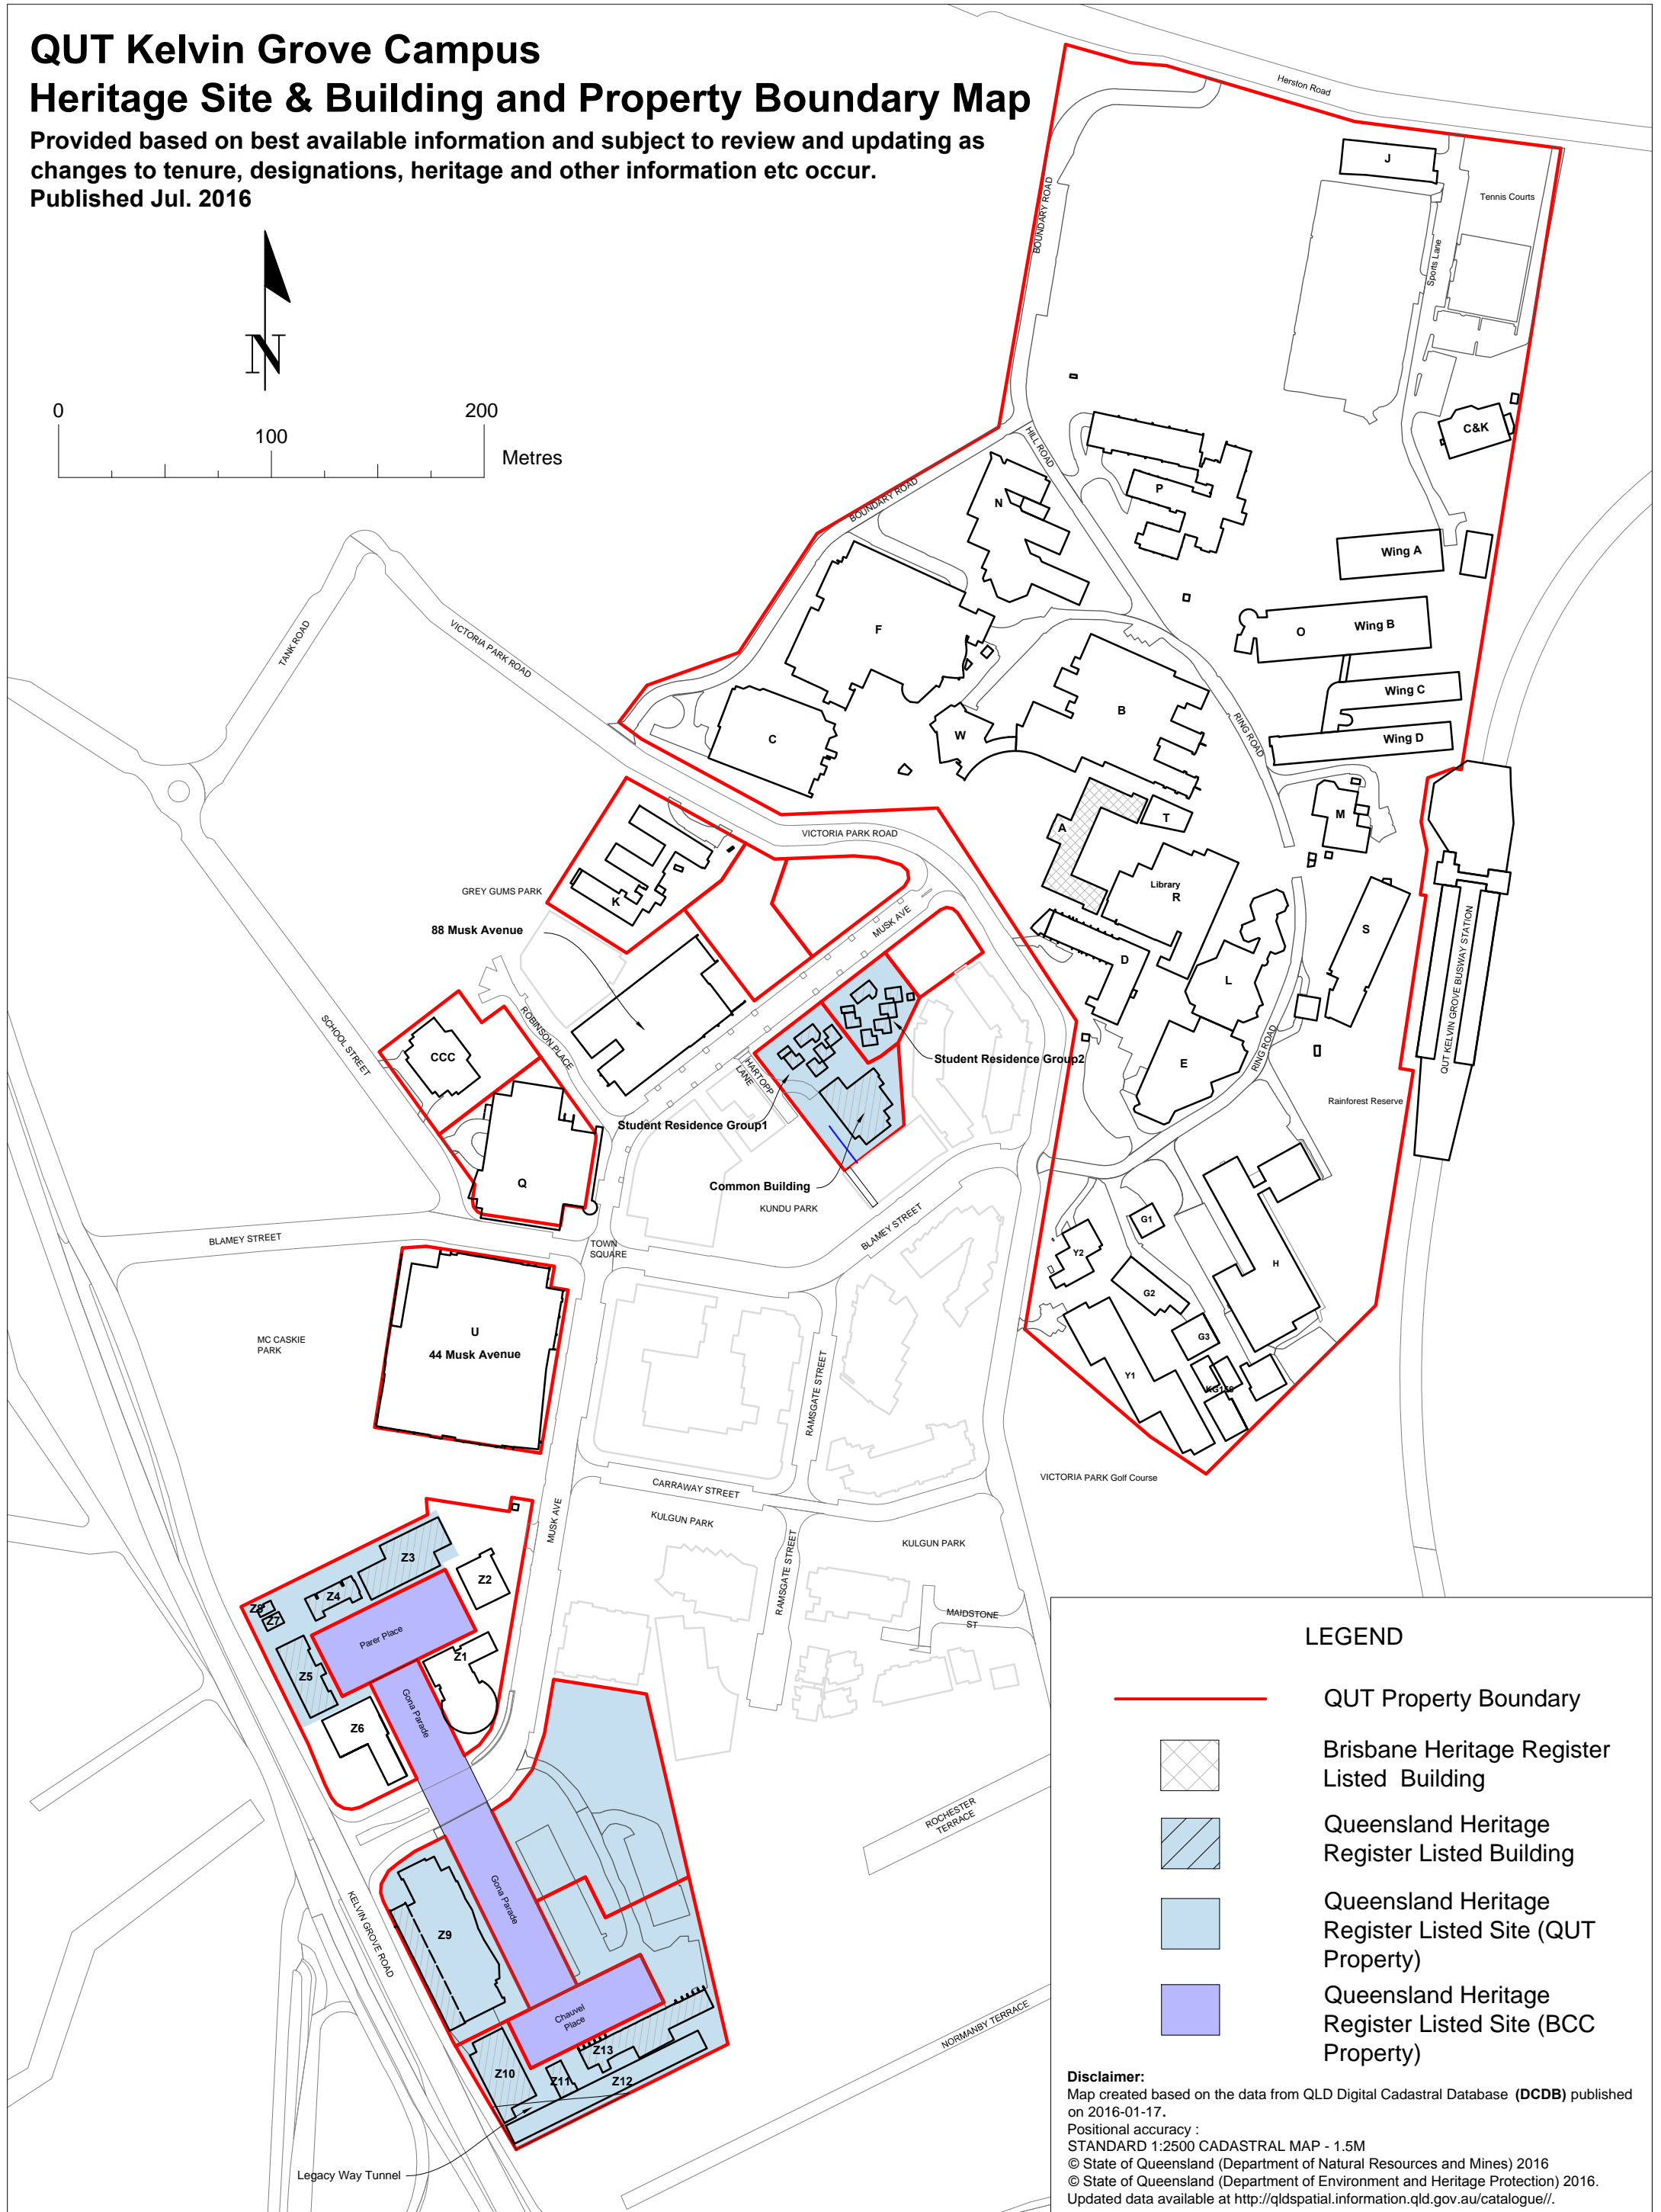

QUT Kelvin Grove Campus Heritage Site & Building and Property Boundary Map

Provided based on best available information and subject to review and updating as changes to tenure, designations, heritage and other information etc occur.
Published Jul. 2016

LEGEND

-  QUT Property Boundary
-  Brisbane Heritage Register Listed Building
-  Queensland Heritage Register Listed Building
-  Queensland Heritage Register Listed Site (QUT Property)
-  Queensland Heritage Register Listed Site (BCC Property)

Disclaimer:
Map created based on the data from QLD Digital Cadastral Database (DCDB) published on 2016-01-17.
Positional accuracy :
STANDARD 1:2500 CADASTRAL MAP - 1.5M
© State of Queensland (Department of Natural Resources and Mines) 2016
© State of Queensland (Department of Environment and Heritage Protection) 2016.
Updated data available at <http://qldspatial.information.qld.gov.au/catalogue/>.